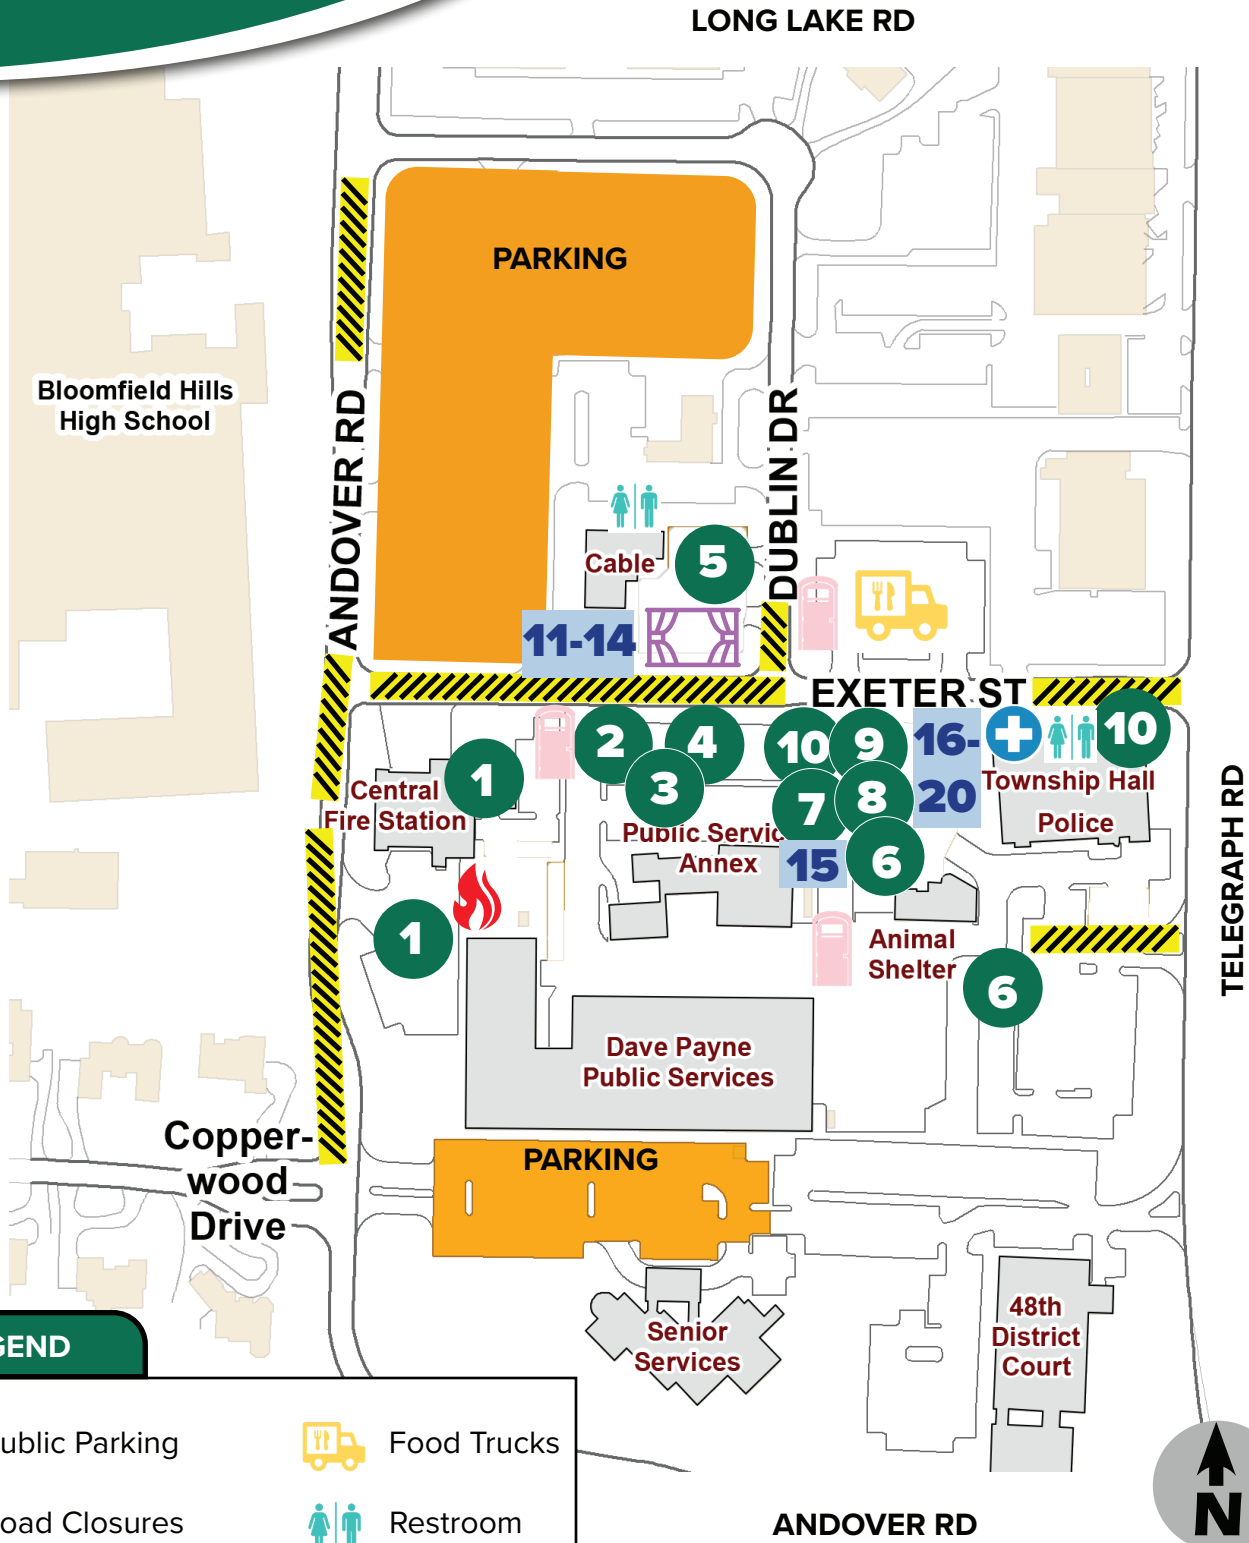

# Map

## LEGEND

- |  |                    |  |             |
|--|--------------------|--|-------------|
|  | Public Parking     |  | Food Trucks |
|  | Road Closures      |  | Restroom    |
|  | Twp Activities     |  | Porta John  |
|  | Community Partners |  | First Aid   |
|  | Performance Stage  |  | Fire Demo   |

Subject to change. Please scan code for website and follow our social media for updates.