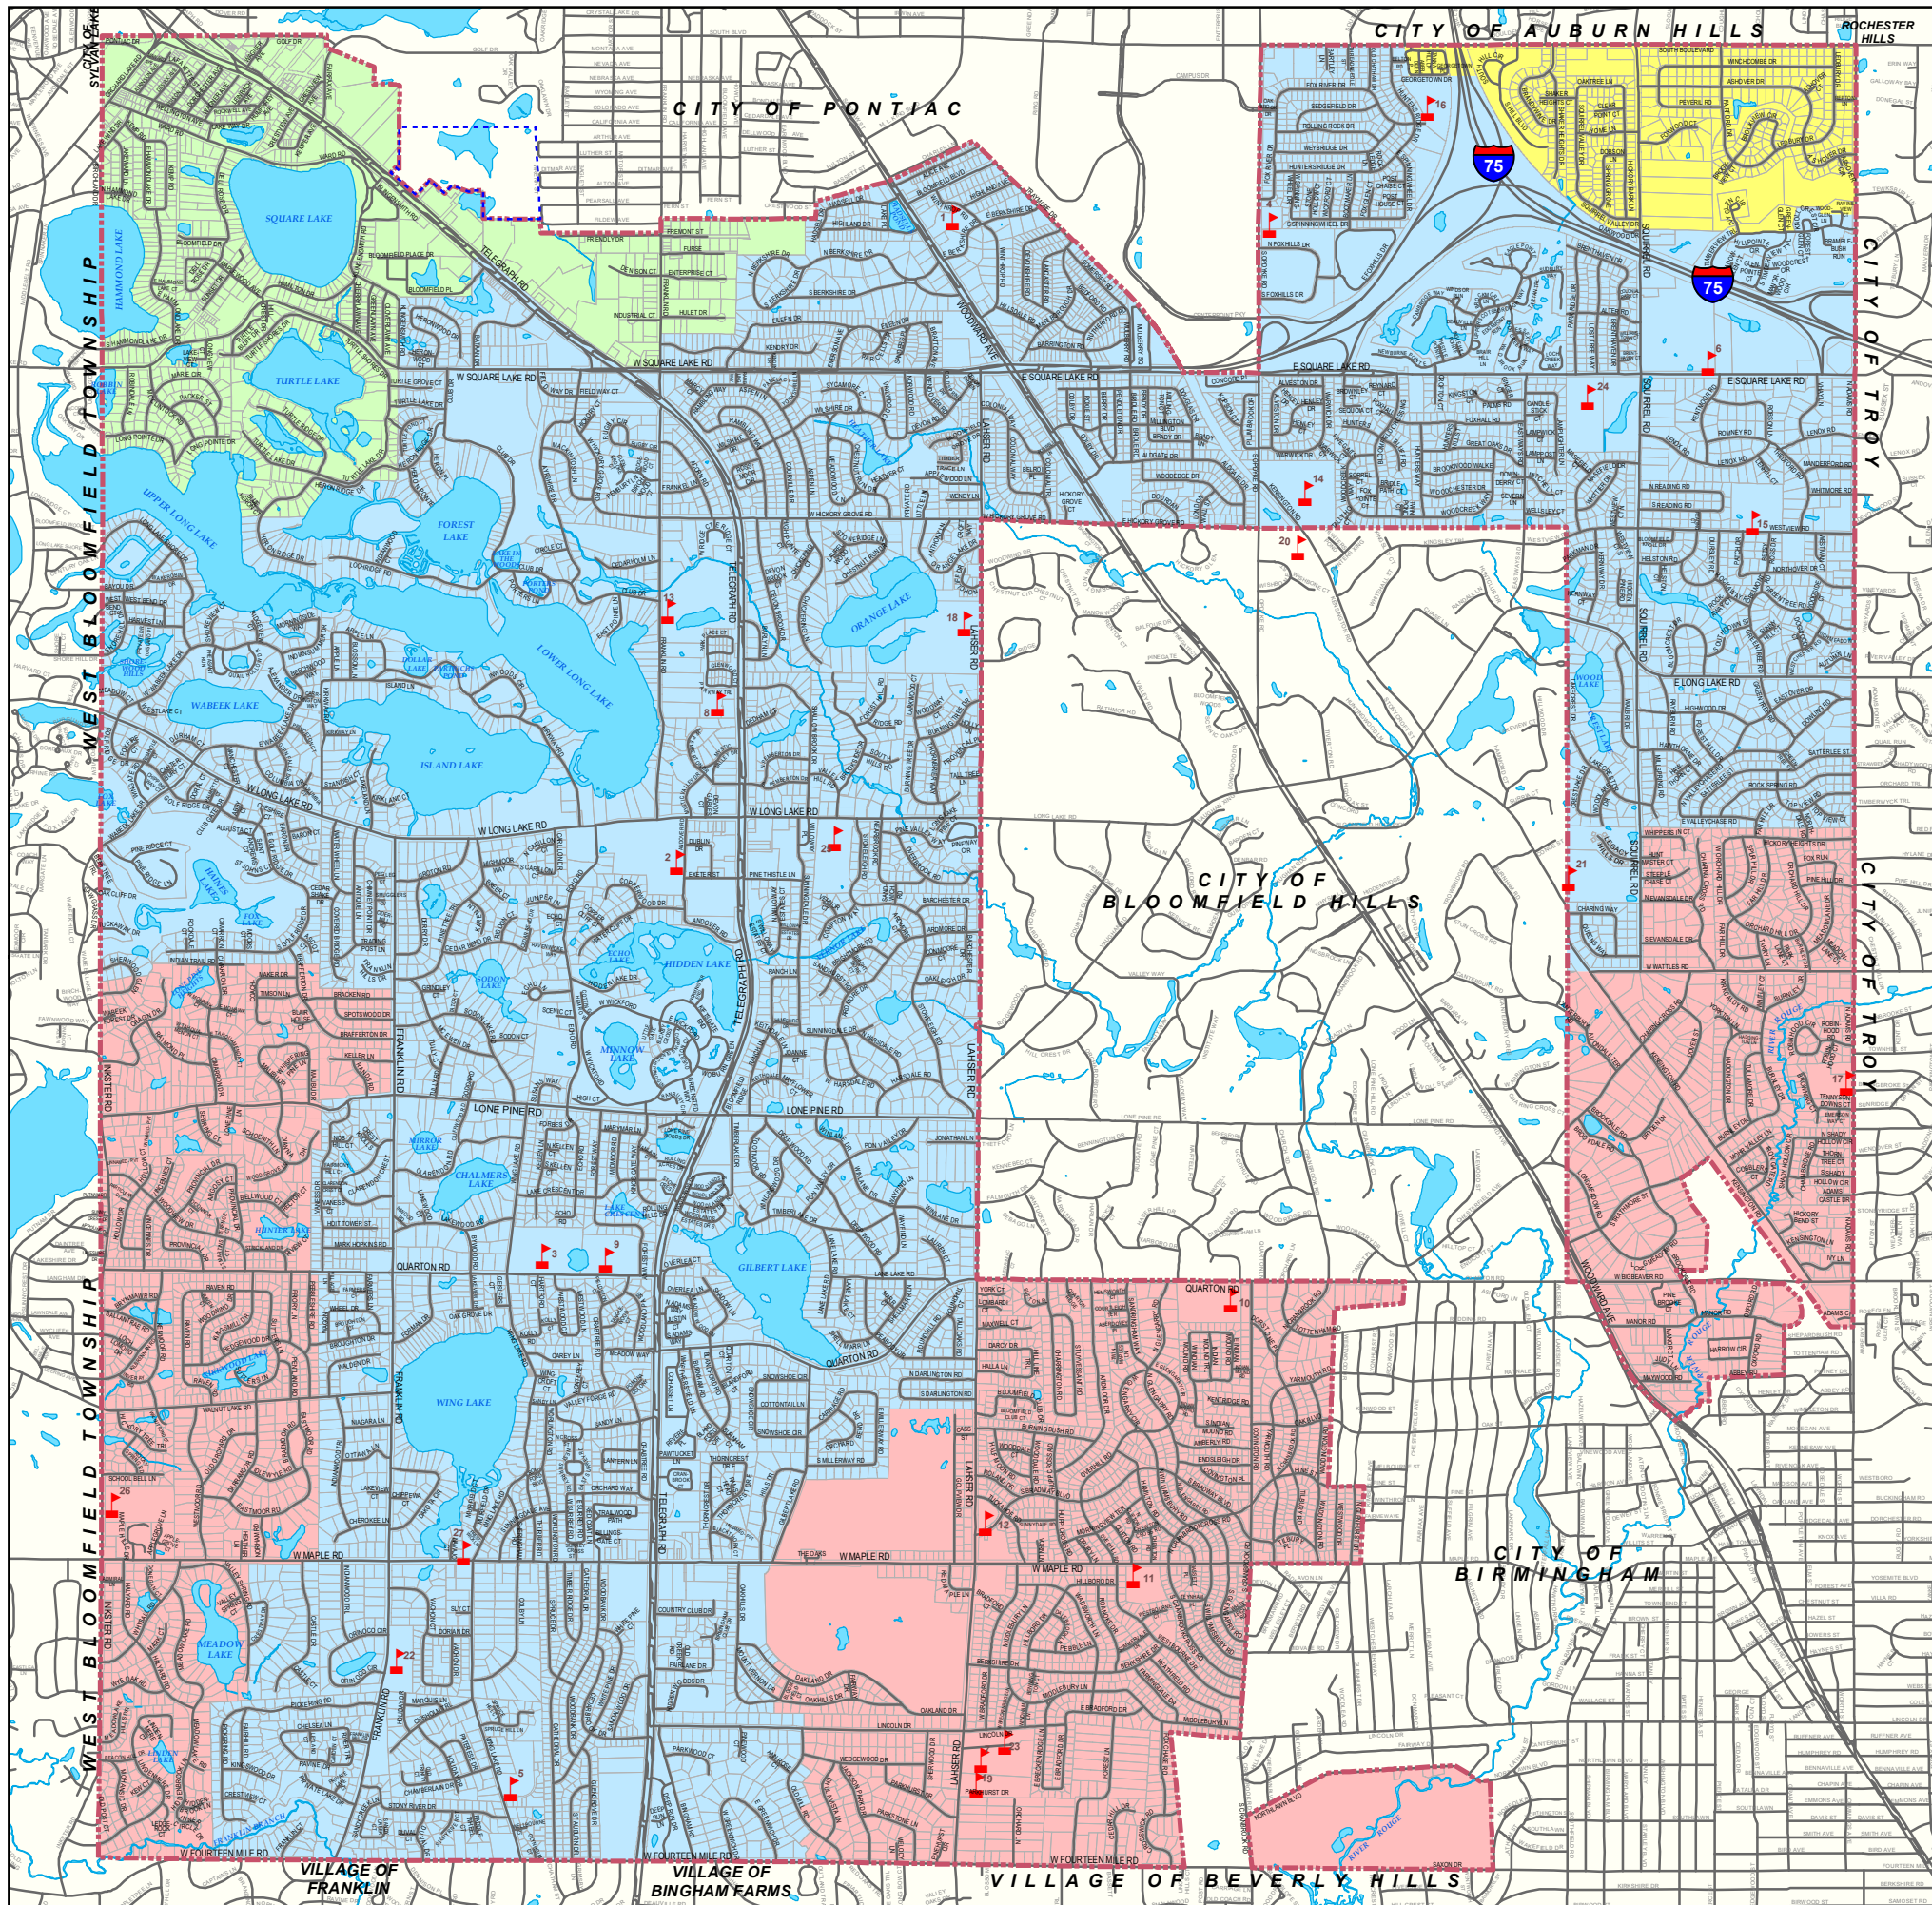

Bloomfield Township - School District Map

Legend

School District Name - Code

- AVONDALE - 010
- BIRMINGHAM - 030/034
- BLOOMFIELD HILLS - 040
- PONTIAC - 210

- Schools
- Interstate
- U.S. Highways
- State Highways
- Major Streets
- Minor Streets
- Water Features
- Water Features
- Parcel Lines
- Township Boundary

Sources:
Bloomfield Township GIS
Oakland County GIS Utility

Map Revision Date:
October 13, 2020

Prepared by:
Bloomfield Township GIS

The information provided here is intended for reference purposes only. It was compiled from a variety of available sources with varying degrees of accuracy. It is not a legally recorded map or survey and is not intended to be used as one. Bloomfield Township assumes no responsibility for errors that arise from the use of the data.