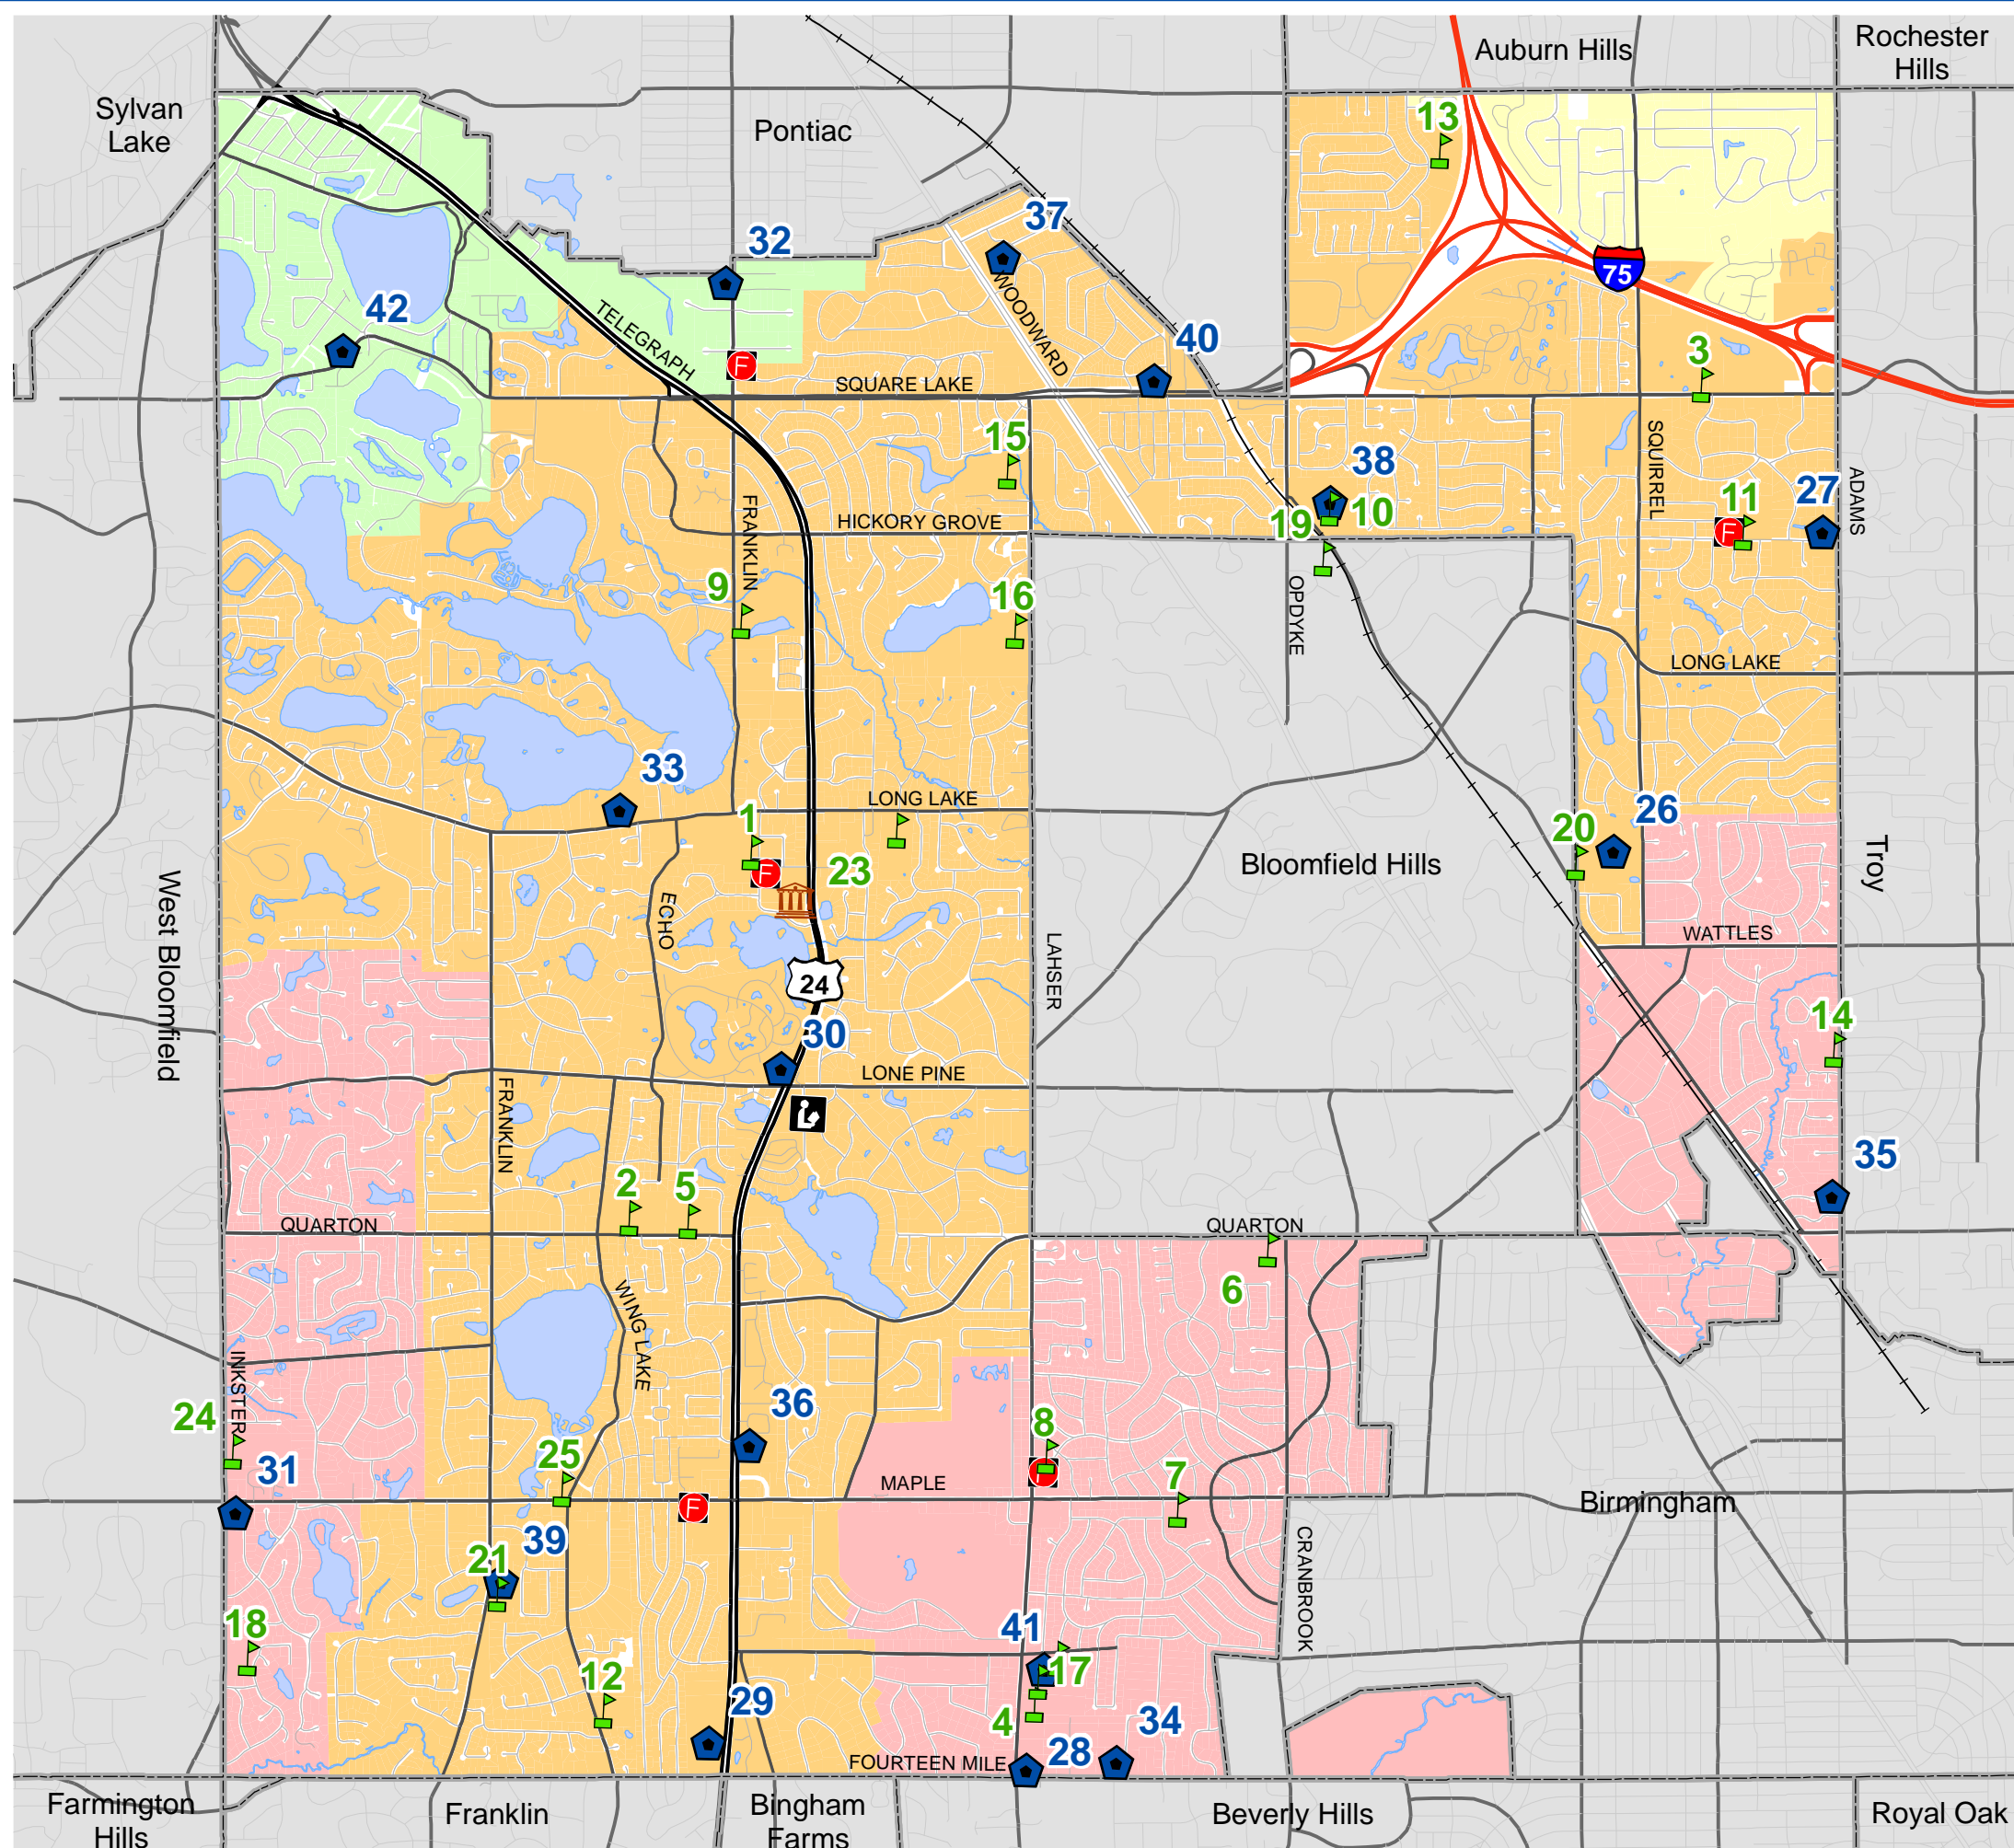

Schools

- 1, ANDOVER HIGH SCHOOL
- 2, BLOOMFIELD HILLS MIDDLE SCHOOL
- 3, BOWERS FARM
- 4, BROTHER RICE HIGH (BOYS)
- 5, CONANT ELEMENTARY
- 6, COVINGTON
- 7, DETROIT COUNTRY DAY (MAPLE)
- 8, DETROIT COUNTRY DAY (VILLAGE)
- 9, E. L. JOHNSON NATURE CENTER
- 10, EAST HILLS MIDDLE SCHOOL
- 11, EASTOVER ELEMENTARY SCHOOL
- 12, ECHO PARK ELEMENTARY
- 13, FOX HILLS SCHOOL
- 14, HARLAN ELEMENTARY
- 15, HICKORY GROVE ELEMENTARY
- 16, LAHSER HIGH SCHOOL
- 17, MARION HIGH (GIRLS)
- 18, MEADOWLAKE ELEMENTARY
- 19, OAKLAND COMMUNITY COLLEGE OFFICES
- 20, SACRED HEART
- 21, ST OWENS CHRISTIAN ED. BLDG
- 22, ST REGIS ELEMENTARY
- 23, WAY ELEMENTARY SCHOOL
- 24, WEST MAPLE ELEMENTARY
- 25, WING LAKE DEVELOPMENT CENTER

LSL Planning, Inc.

Data Sources:
Base Data: Bloomfield
Township GIS;
Land Use Update:
LSL Planning, Inc.

Adopted 26 March 2007

Well and Septic Service

Bloomfield Charter Township
Oakland County, MI

Legend

Well & Septic Service

-  Well Water
-  Septic System
-  Well & Septic
-  Waterways
-  Waterbodies
-  Wetlands
-  FEMA Floodplains

Data Sources:
Bloomfield
Township
GIS, MCGI

Adopted 26 March 2007