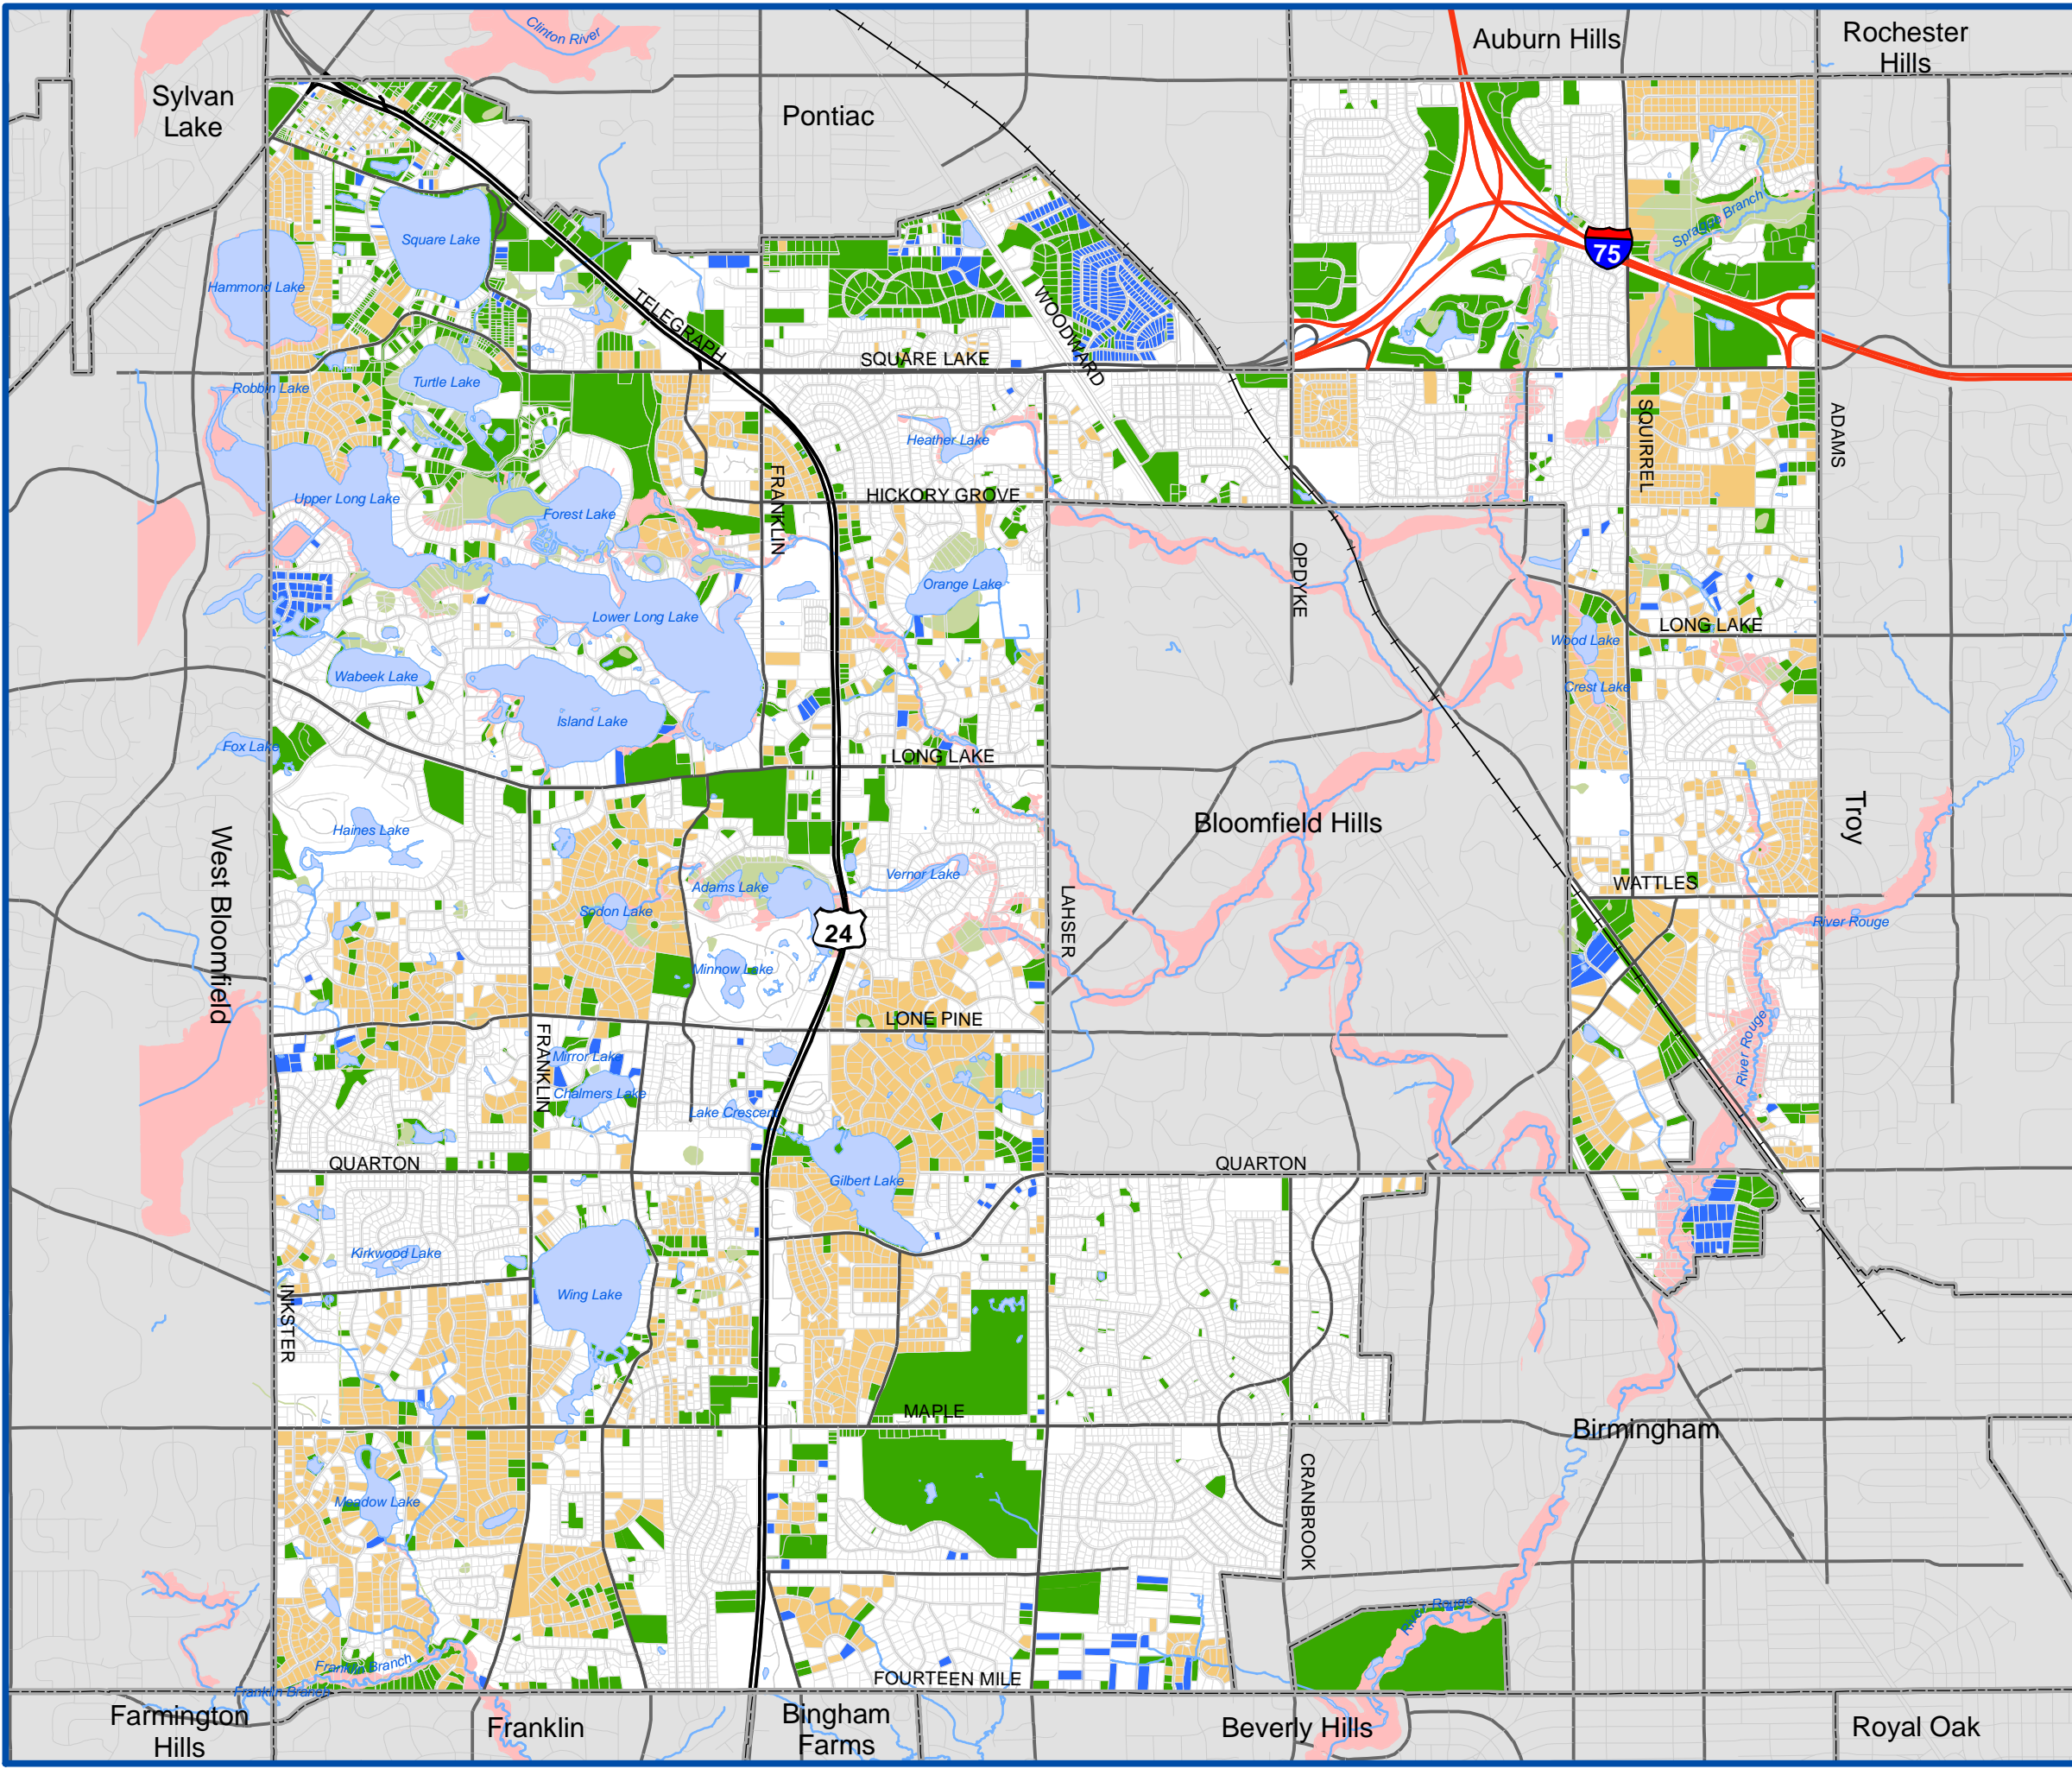

LSL Planning, Inc.

Data Sources:
Base Data: Bloomfield
Township GIS;
Land Use Update:
LSL Planning, Inc.

Adopted 26 March 2007

Well and Septic Service

Bloomfield Charter Township
Oakland County, MI

Legend

Well & Septic Service

-  Well Water
-  Septic System
-  Well & Septic
-  Waterways
-  Waterbodies
-  Wetlands
-  FEMA Floodplains

Data Sources:
Bloomfield
Township
GIS, MCGI

Adopted 26 March 2007