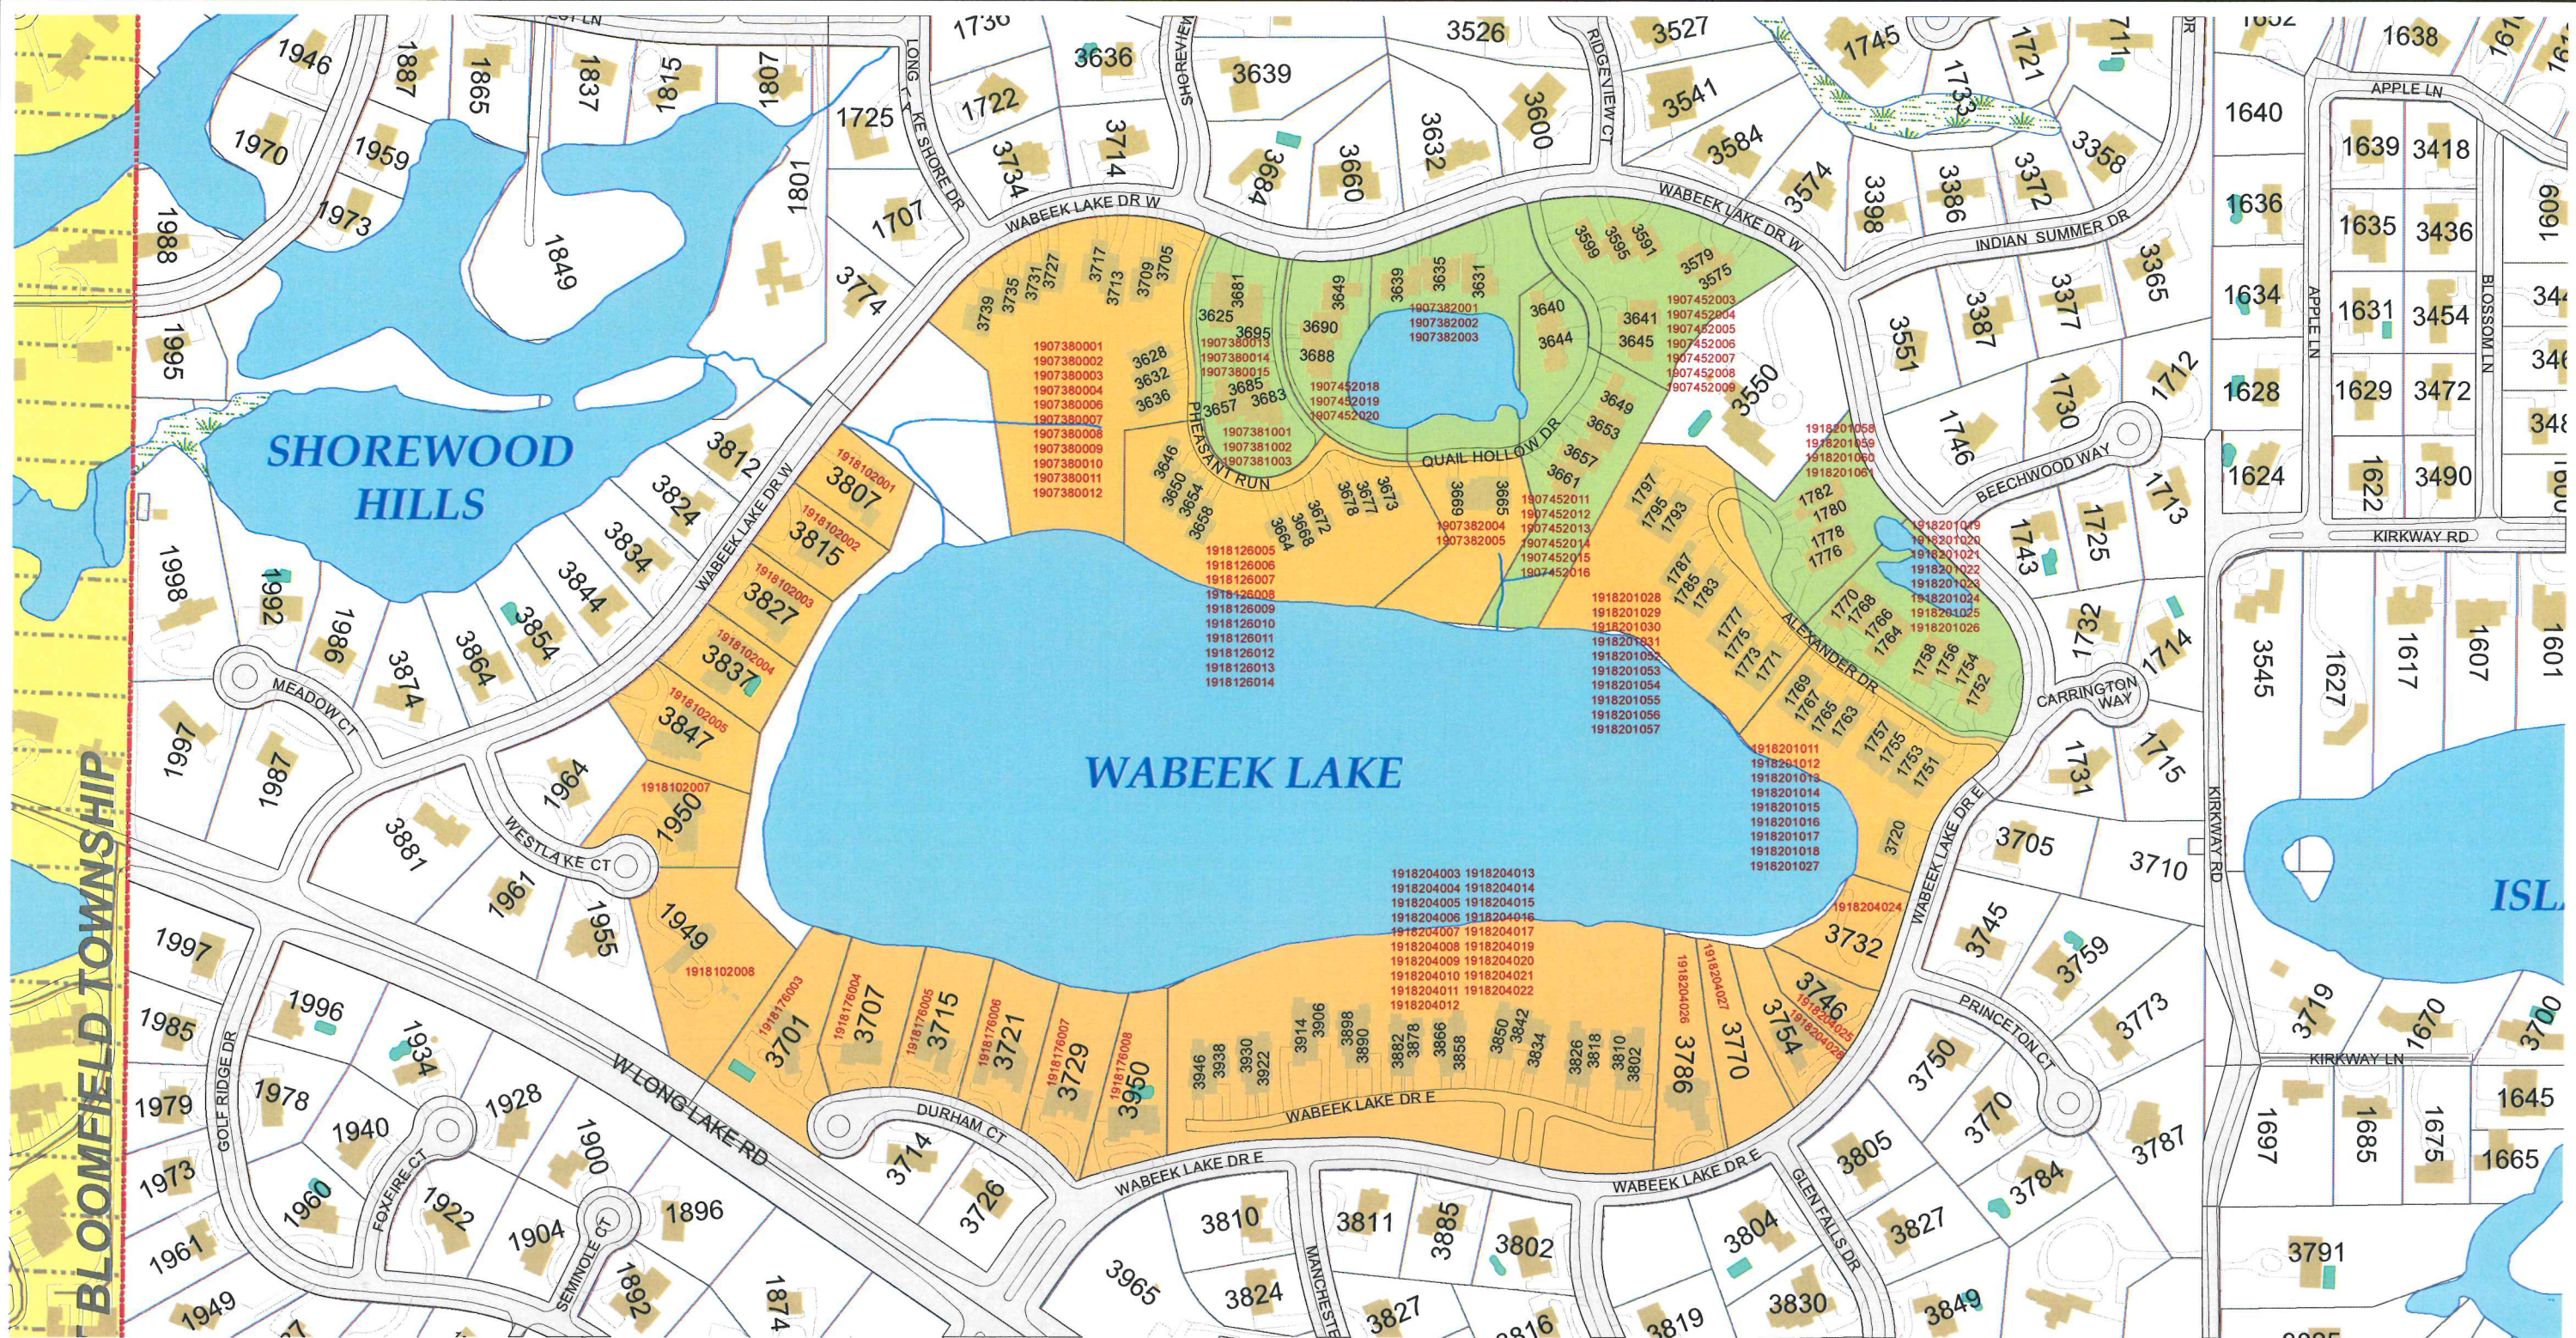

Bloomfield Township Wabeek Lake

May 12, 2021

The information provided here is intended for reference purposes only. It was compiled from a variety of available sources with varying degrees of accuracy. It is not a legally recorded map or survey and is not intended to be used as one. Bloomfield Township assumes no responsibility for errors that arise from the use of the data.

Wabeek Lake Access Parcels

- Riparian - 79 Parcels
- Access - 37 Parcels

- Parcel Lines
- Road Edge / Parking Lots
- Building Footprints
- Right-of-Way
- No Through Roads
- Half Sections
- Subdivision Boundaries
- Public / Private Parks
- Swimming Pools
- Water Features
- Swamp / Marsh
- Trail and Footpath
- Railroad
- Township Boundary

County Data Date: June 2005
Planimetrics created from 2000 Data

Map Name: UPPER LONG LAKE ACCESS - PARCELS - Project Path: T:\03 - MAPPROJECT\SLICKER\LAKE\BOARD\WABEEK LAKE\WABEEK LAKE ACCESS - PARCELS.MXD - Map Date: May 12, 2021