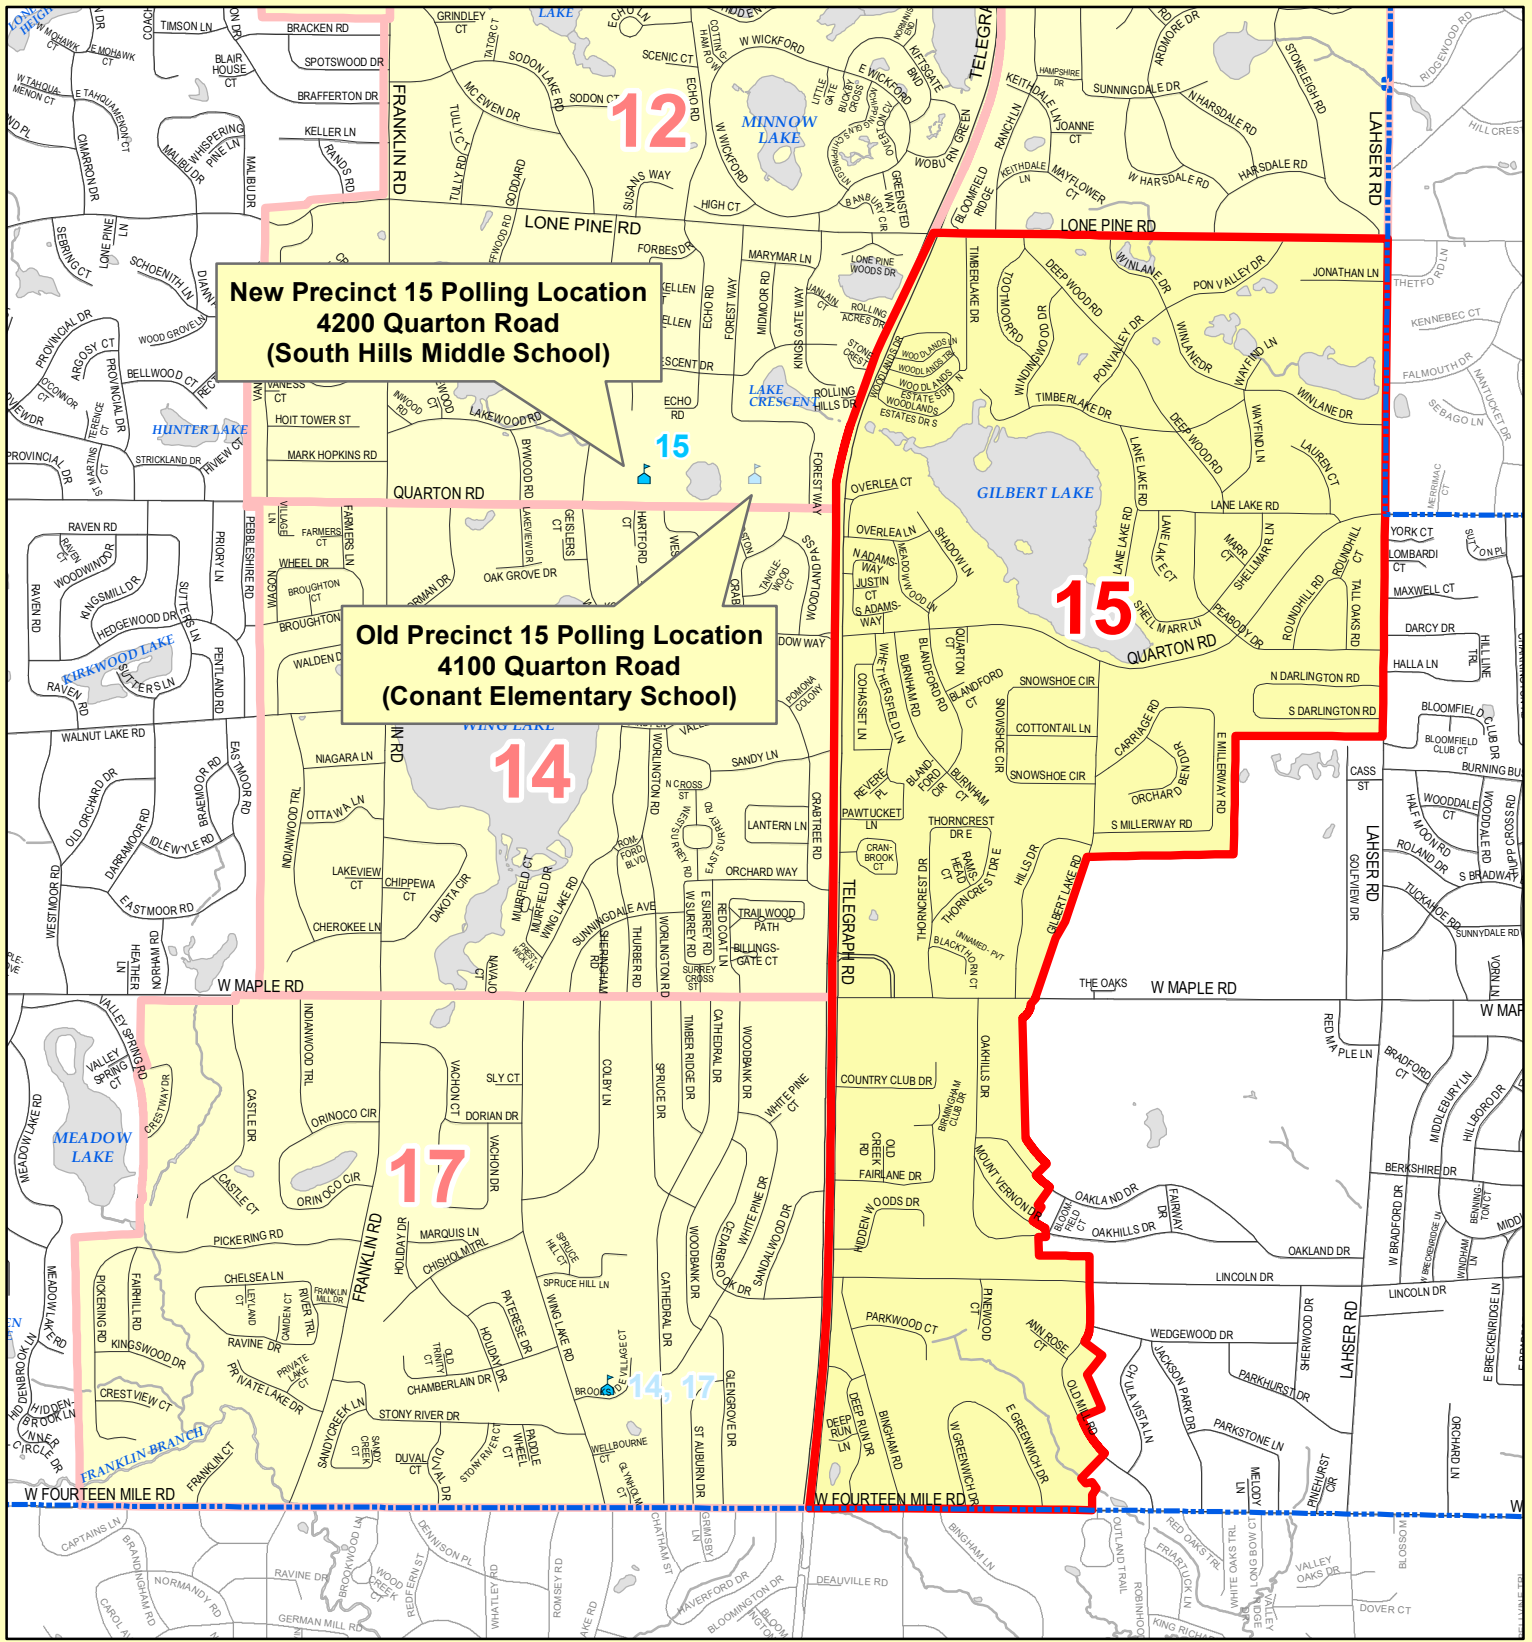

Bloomfield Township - Precinct 15 Polling Location

MAP KEY

- TOWNSHIP BOUNDARY
- PRECINCT BOUNDARIES w/ PRECINCT NUMBER
- WATER FEATURES
- BLOOMFIELD HILLS SCHOOL DISTRICT
- POLLING PLACE w/ PRECINCT NUMBER
- ROAD CENTERLINES
- RAILROAD

PREPARED BY: BLOOMFIELD TOWNSHIP GIS
SOURCES: BLOOMFIELD TOWNSHIP, OAKLAND COUNTY GIS UTILITY

MAP ISSUE DATE: AUGUST 24, 2023