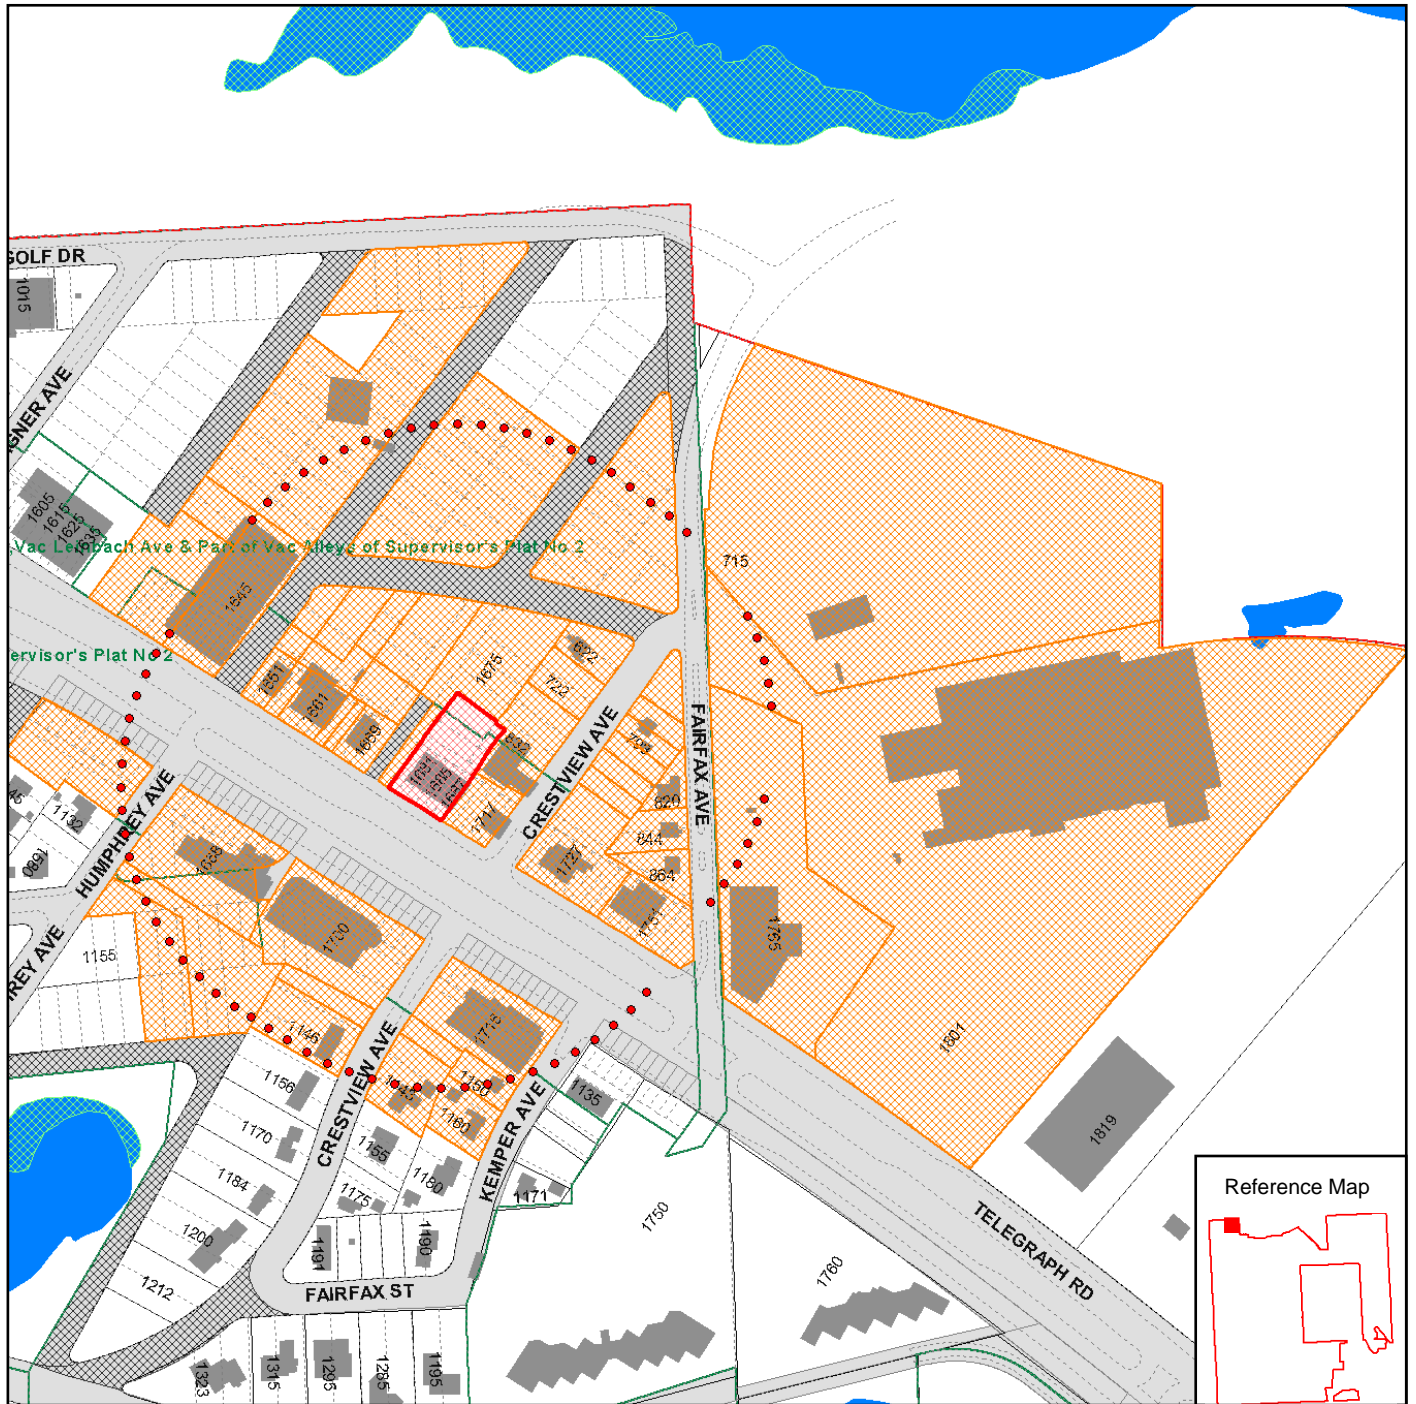

Monday, November 10, 2014  
7:00 p.m.  
Bloomfield Township Hall  
4200 Telegraph Road  
Bloomfield Hills, MI 48302

At the Public Hearing, the Board will consider a final site plan for Dogtopia, a Dog Day Care Facility, to occupy the existing vacant building on the easterly side of Telegraph Road, north of Crestview Avenue. Comments regarding this proposal may be provided at the public hearing or by contacting the Planning Division at (248) 433-7795.

# Bloomfield Township - CivicSight Map

### MAP LEGEND:

- LOT LINES
- MARSH - SWAMP
- ROAD EDGE - PLANIMETRICS - 2000
- TOWNSHIP LIMITS
- SUB DIVISIONS
- RIVERS - STREAMS
- OPEN WATER
- BUILDING OUTLINE
- PONTIAC 425 AGREEMENT
- SIDWELL MAP HOTLINK
- PARCEL LAYER
- NO THROUGH ROADS
- RIGHT-OF-WAY

Map Scale: 1 inch = 358 feet  
 Map Date: 10/22/2014  
 Data Date: October 14, 2014

Sources: Bloomfield Township, Oakland County GIS Utility, River's Edge GIS, LLC.

Disclaimer:  
 The information provided here is intended for reference purposes only. It was compiled from a variety of available sources with varying degrees of accuracy. It is not a legally recorded map or survey and is not intended to be used as one. Bloomfield Township assumes no responsibility for errors that arise from the use of the data.